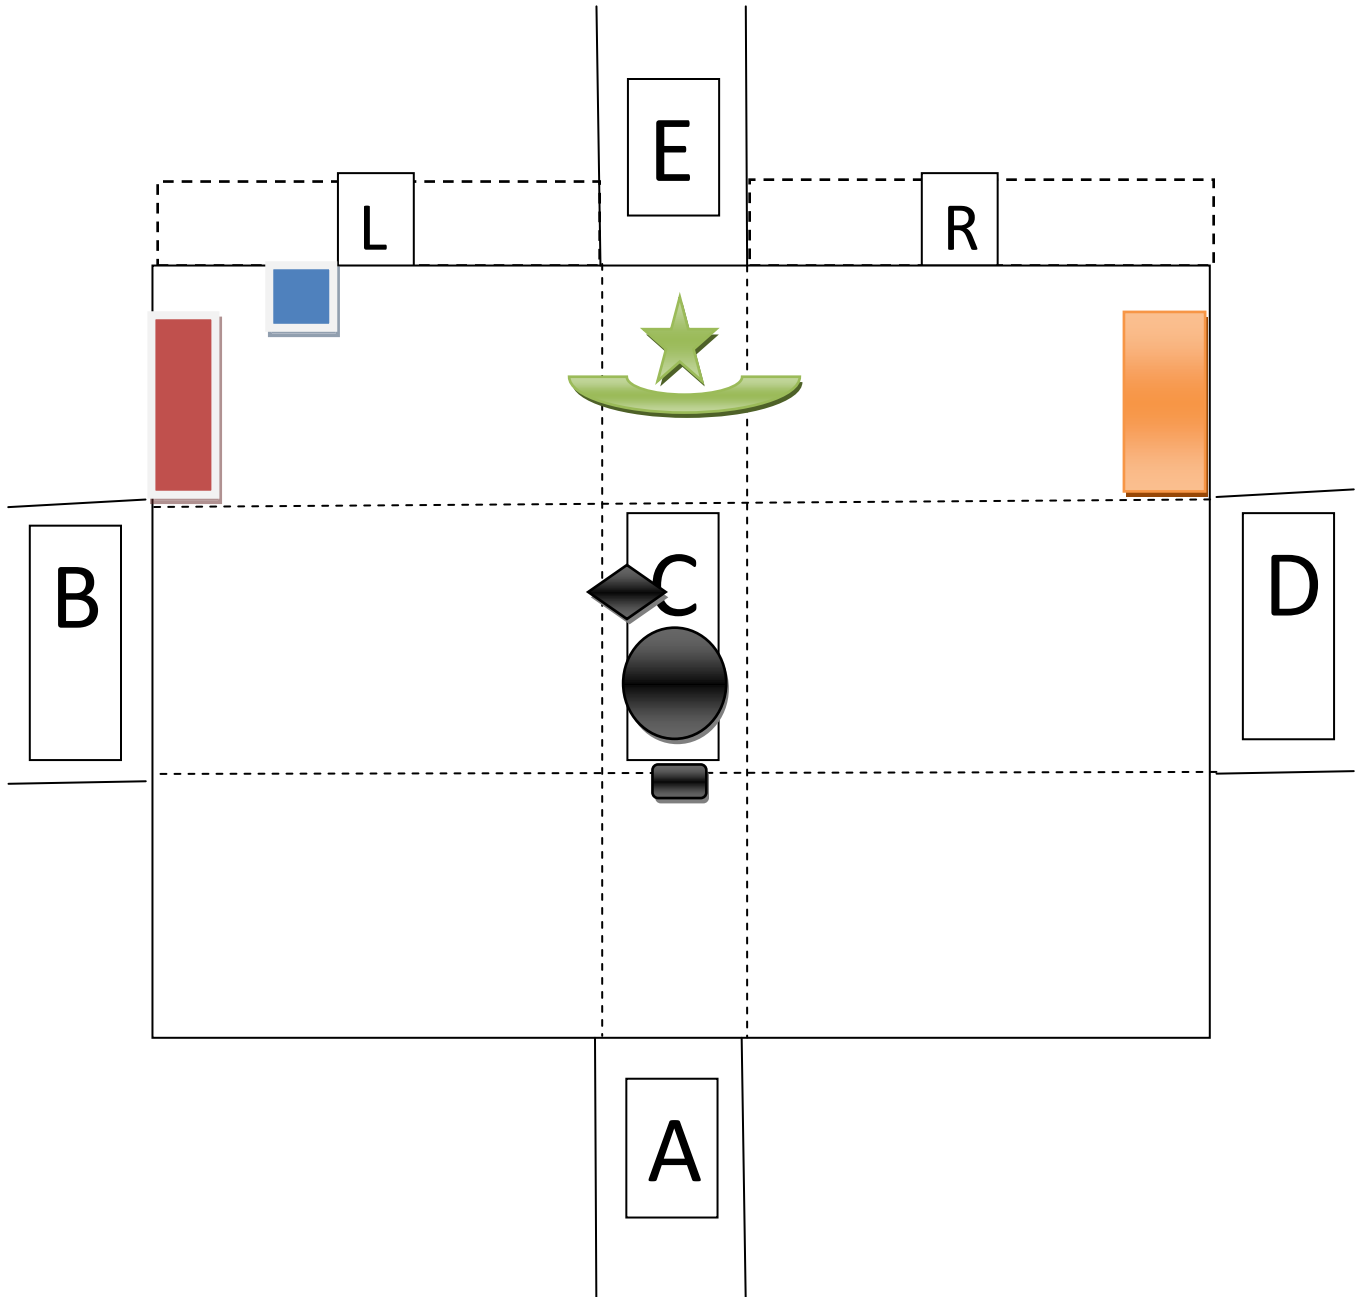

**ACT ONE SCENE ONE Picket Fence Jessica and Louise**

# ACT ONE SCENE TWO Salon Bev and Kathryn

ACT ONE SCENE THREE The Diner Alex and Louise

Diner Scenes

ACT ONE SCENE FOUR Bus Stop Gary and Brian

ACT TWO SCENE ONE Salon Brian Alex and Bev

SALON SCENES

**ACT TWO SCENE TWO Halloween Outhouse Alex and Louise**

ACT TWO SCENE THREE Minor Hockey Bev Harvey Girls and Moms

ACT TWO SCENE FOUR Remembrance Day

**ACT THREE SCENE ONE Salon Facial Feud**

**ACT THREE SCENE TWO Supper before Sens Game**

ACT THREE SCENE THREE Hockey Night in Ottawa