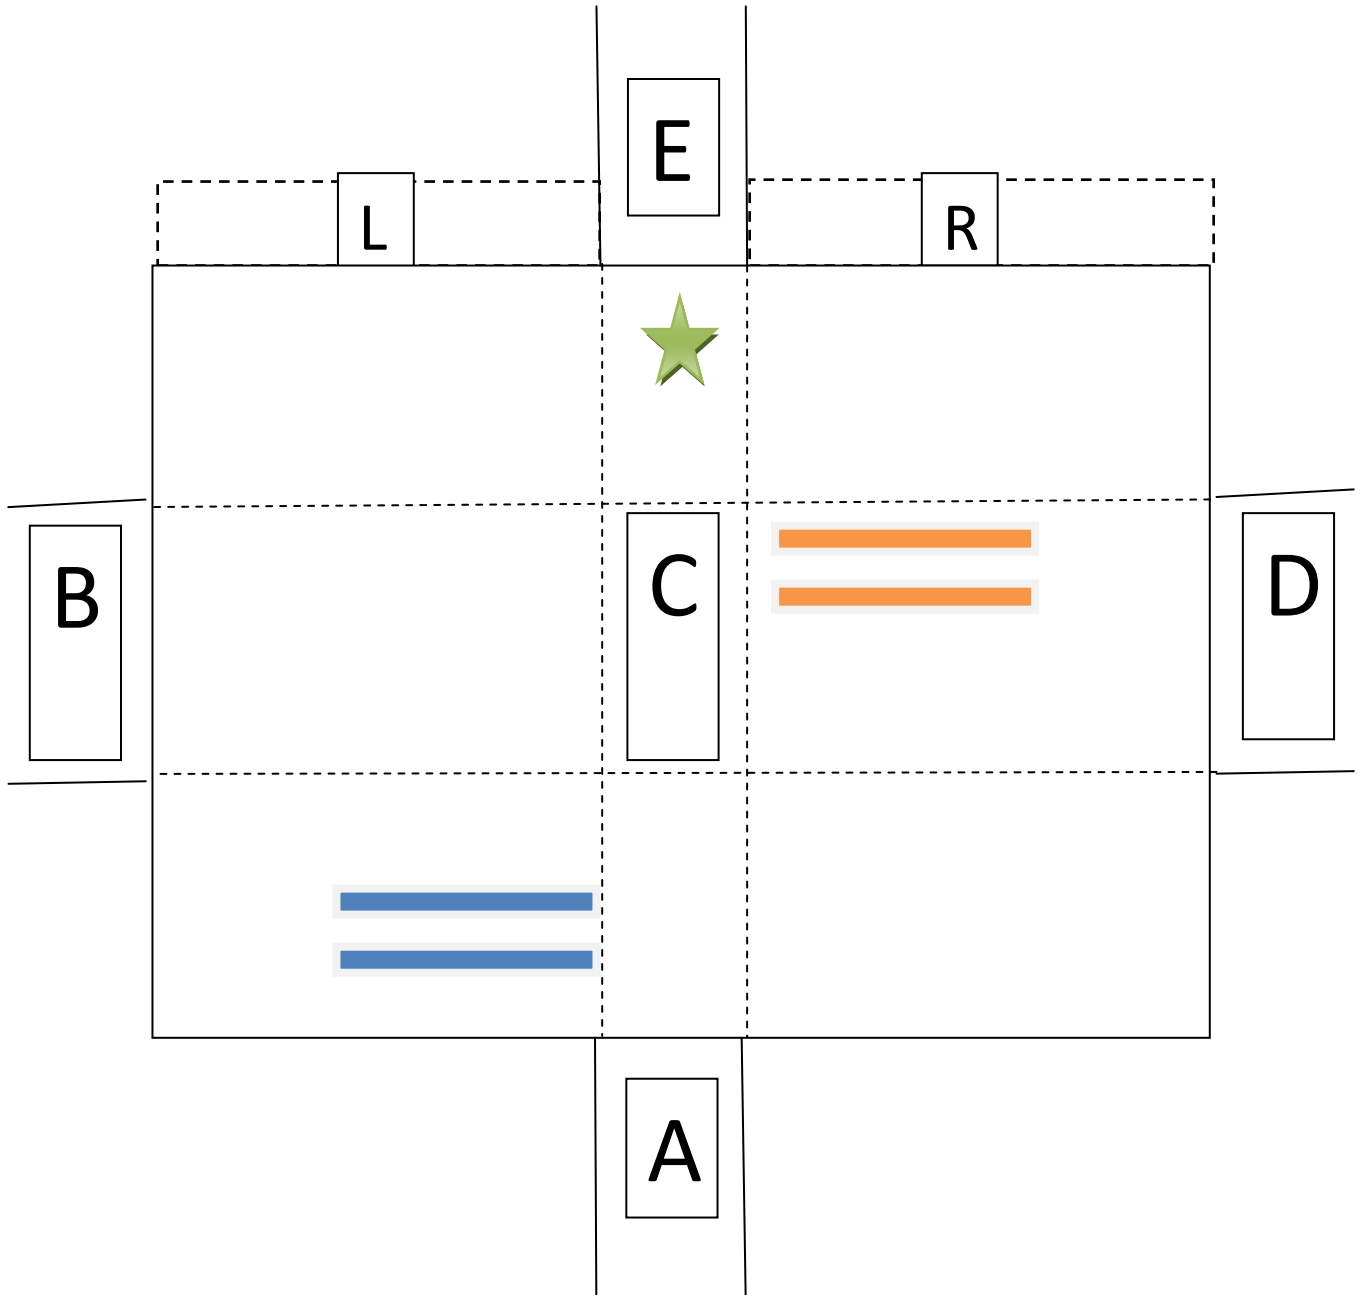

**ACT ONE SCENE ONE Picket Fence Jessica and Louise**

# ACT ONE SCENE TWO Salon Bev and Kathryn

ACT ONE SCENE THREE The Diner Alex and Louise

Diner Scenes

ACT ONE SCENE FOUR Bus Stop Gary and Brian

ACT TWO SCENE ONE Salon Brian Alex and Bev

SALON SCENES

**ACT TWO SCENE TWO Halloween Outhouse Alex and Louise**

ACT TWO SCENE THREE Minor Hockey Bev Harvey Girls and Moms

ACT TWO SCENE FOUR Remembrance Day

**ACT THREE SCENE ONE Salon Facial Feud**

**ACT THREE SCENE TWO Supper before Sens Game**

ACT THREE SCENE THREE Hockey Night in Ottawa