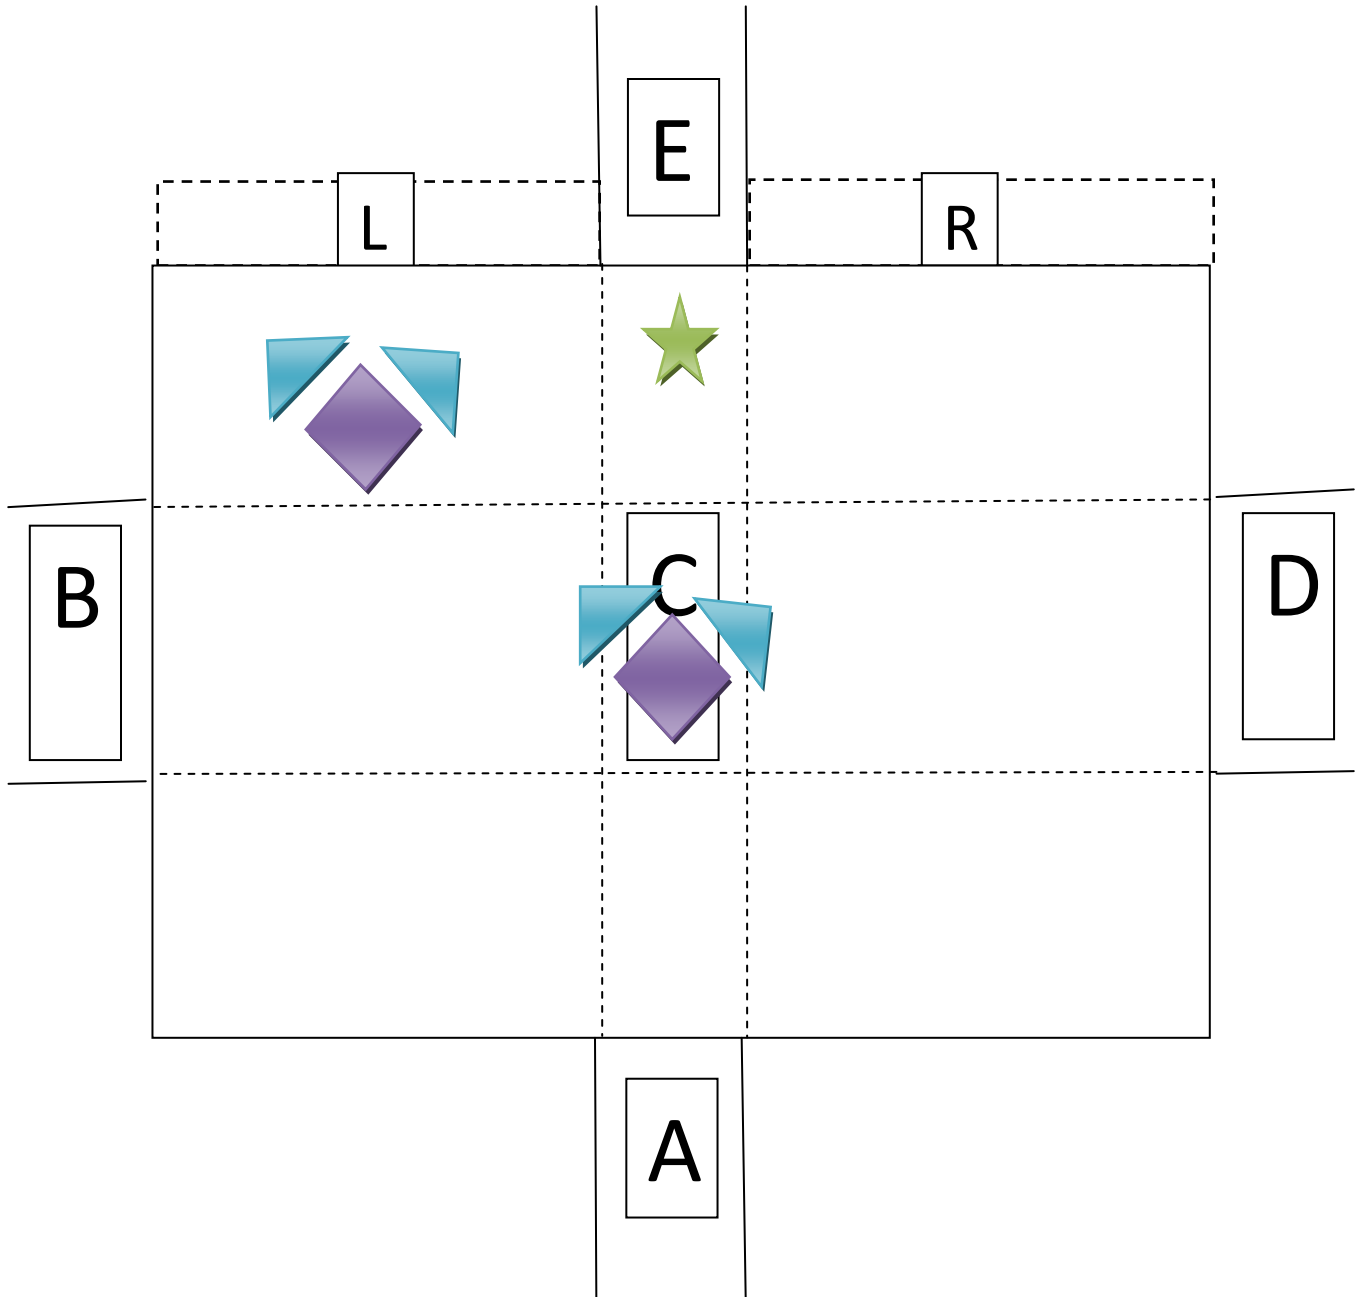

# ACT ONE SCENE TWO Salon Bev and Kathryn

ACT ONE SCENE THREE The Diner Alex and Louise

Diner Scenes

ACT ONE SCENE FOUR Bus Stop Gary and Brian

ACT TWO SCENE ONE Salon Brian Alex and Bev

SALON SCENES

**ACT TWO SCENE TWO Halloween Outhouse Alex and Louise**

ACT TWO SCENE THREE Minor Hockey Bev Harvey Girls and Moms

ACT TWO SCENE FOUR Remembrance Day

**ACT THREE SCENE ONE Salon Facial Feud**

**ACT THREE SCENE TWO Supper before Sens Game**

ACT THREE SCENE THREE Hockey Night in Ottawa

**ACT THREE SCENE FOUR Lunchroom with Girls**

ACT THREE SCENE FIVE

ACT FOUR SCENE ONE - FOUR CHOIR

**ACT FIVE SCENE EPILOGUE - Spring**

**ACT FIVE SCENE EPILOGUE - Bus**

**ACT FIVE SCENE EPILOGUE - Reunion**