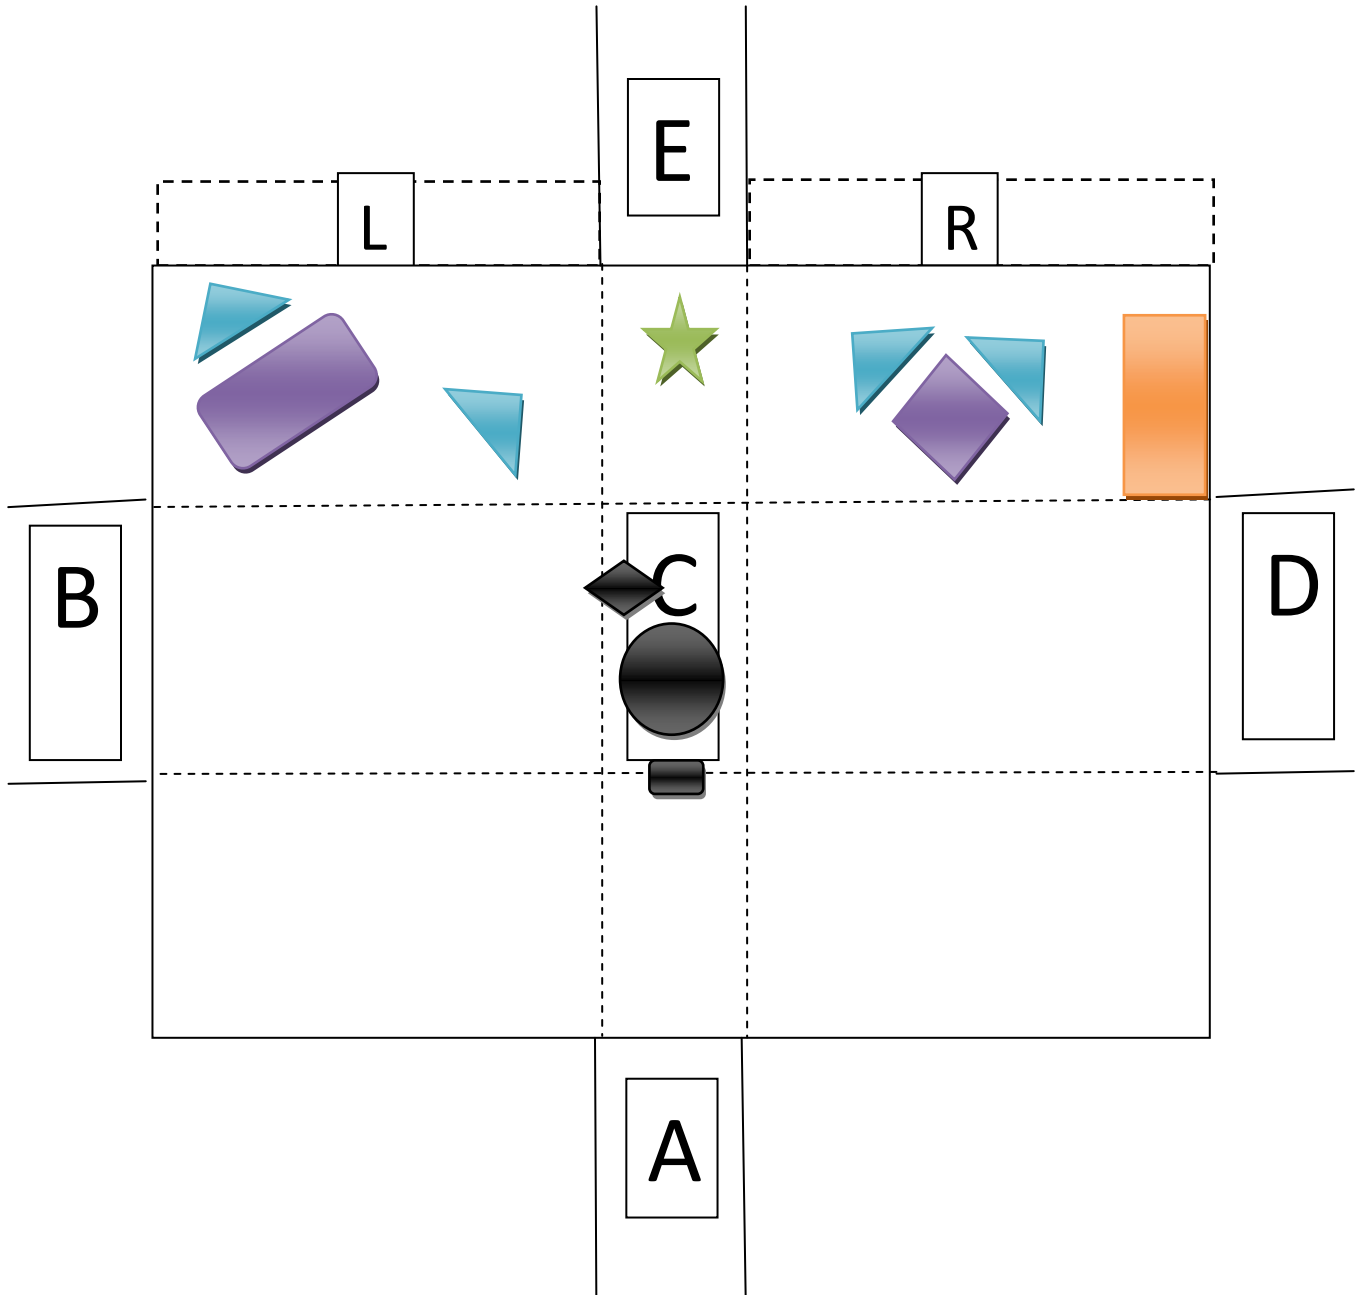

ACT THREE SCENE FIVE