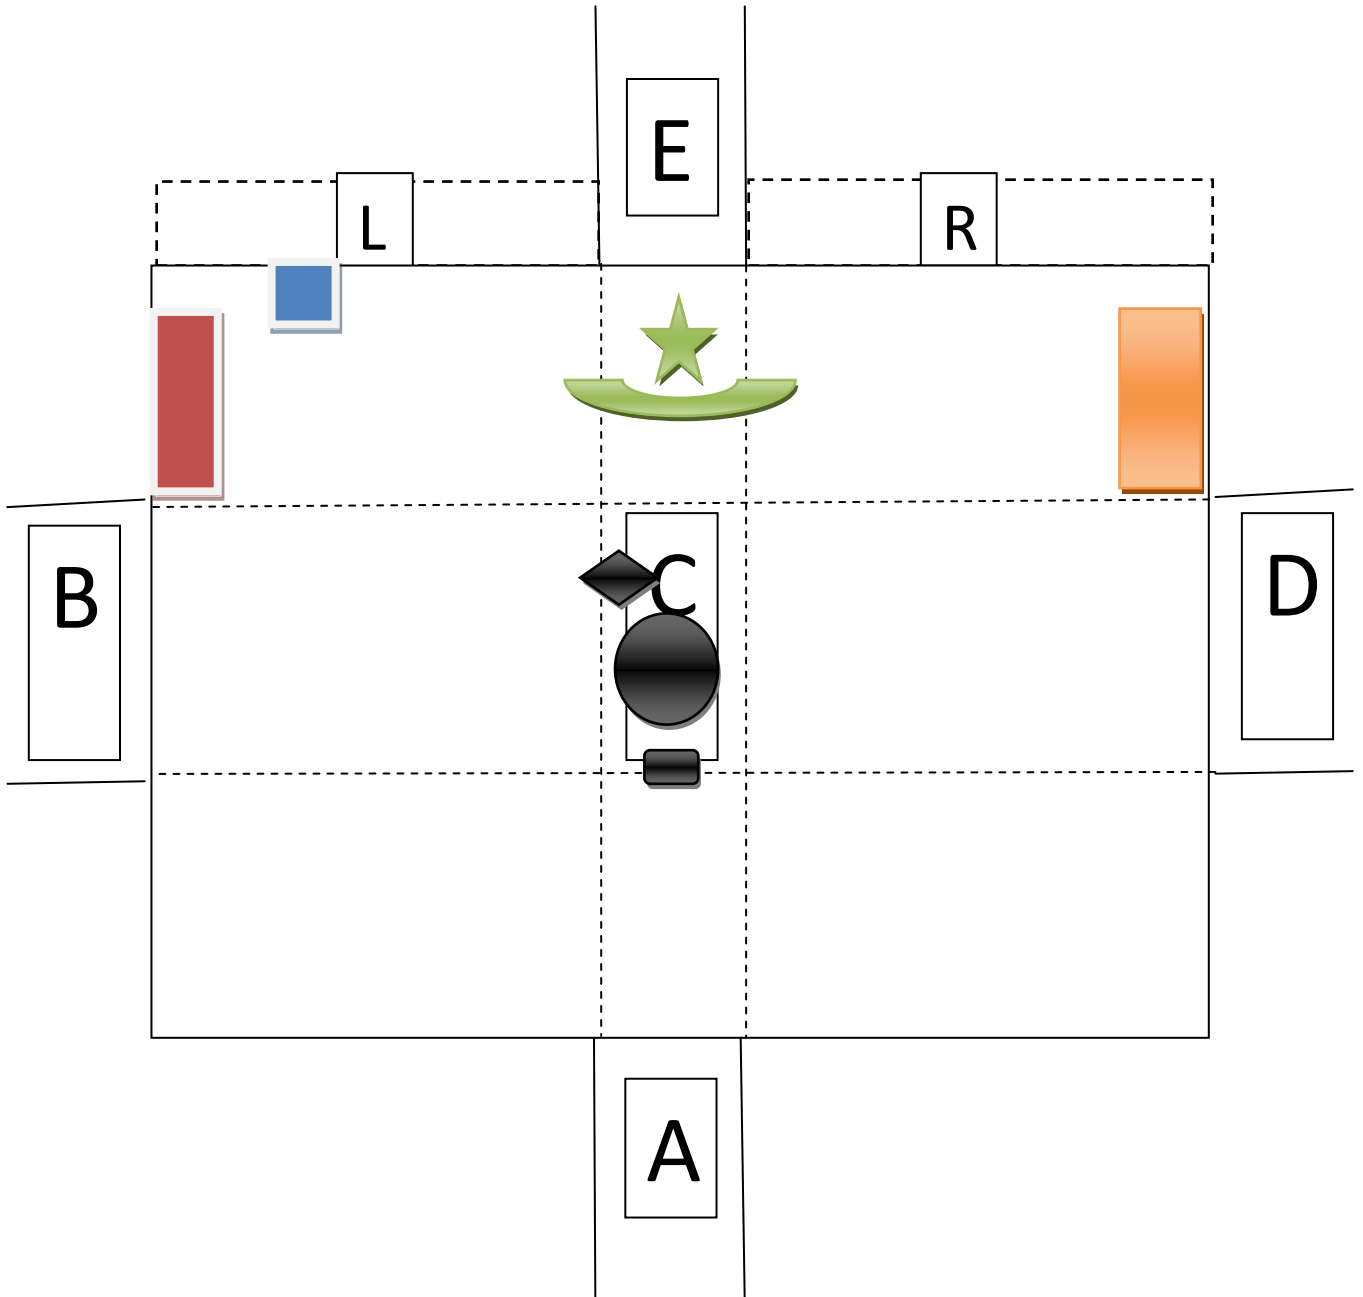

**ACT ONE SCENE ONE Picket Fence Jessica and Louise**

# ACT ONE SCENE TWO Salon Bev and Kathryn

ACT ONE SCENE THREE The Diner Alex and Louise

Diner Scenes

ACT ONE SCENE FOUR Bus Stop Gary and Brian

ACT TWO SCENE ONE Salon Brian Alex and Bev

SALON SCENES

**ACT TWO SCENE TWO Halloween Outhouse Alex and Louise**

ACT TWO SCENE THREE Minor Hockey Bev Harvey Girls and Moms

ACT TWO SCENE FOUR Remembrance Day

**ACT THREE SCENE ONE Salon Facial Feud**

**ACT THREE SCENE TWO Supper before Sens Game**

ACT THREE SCENE THREE Hockey Night in Ottawa