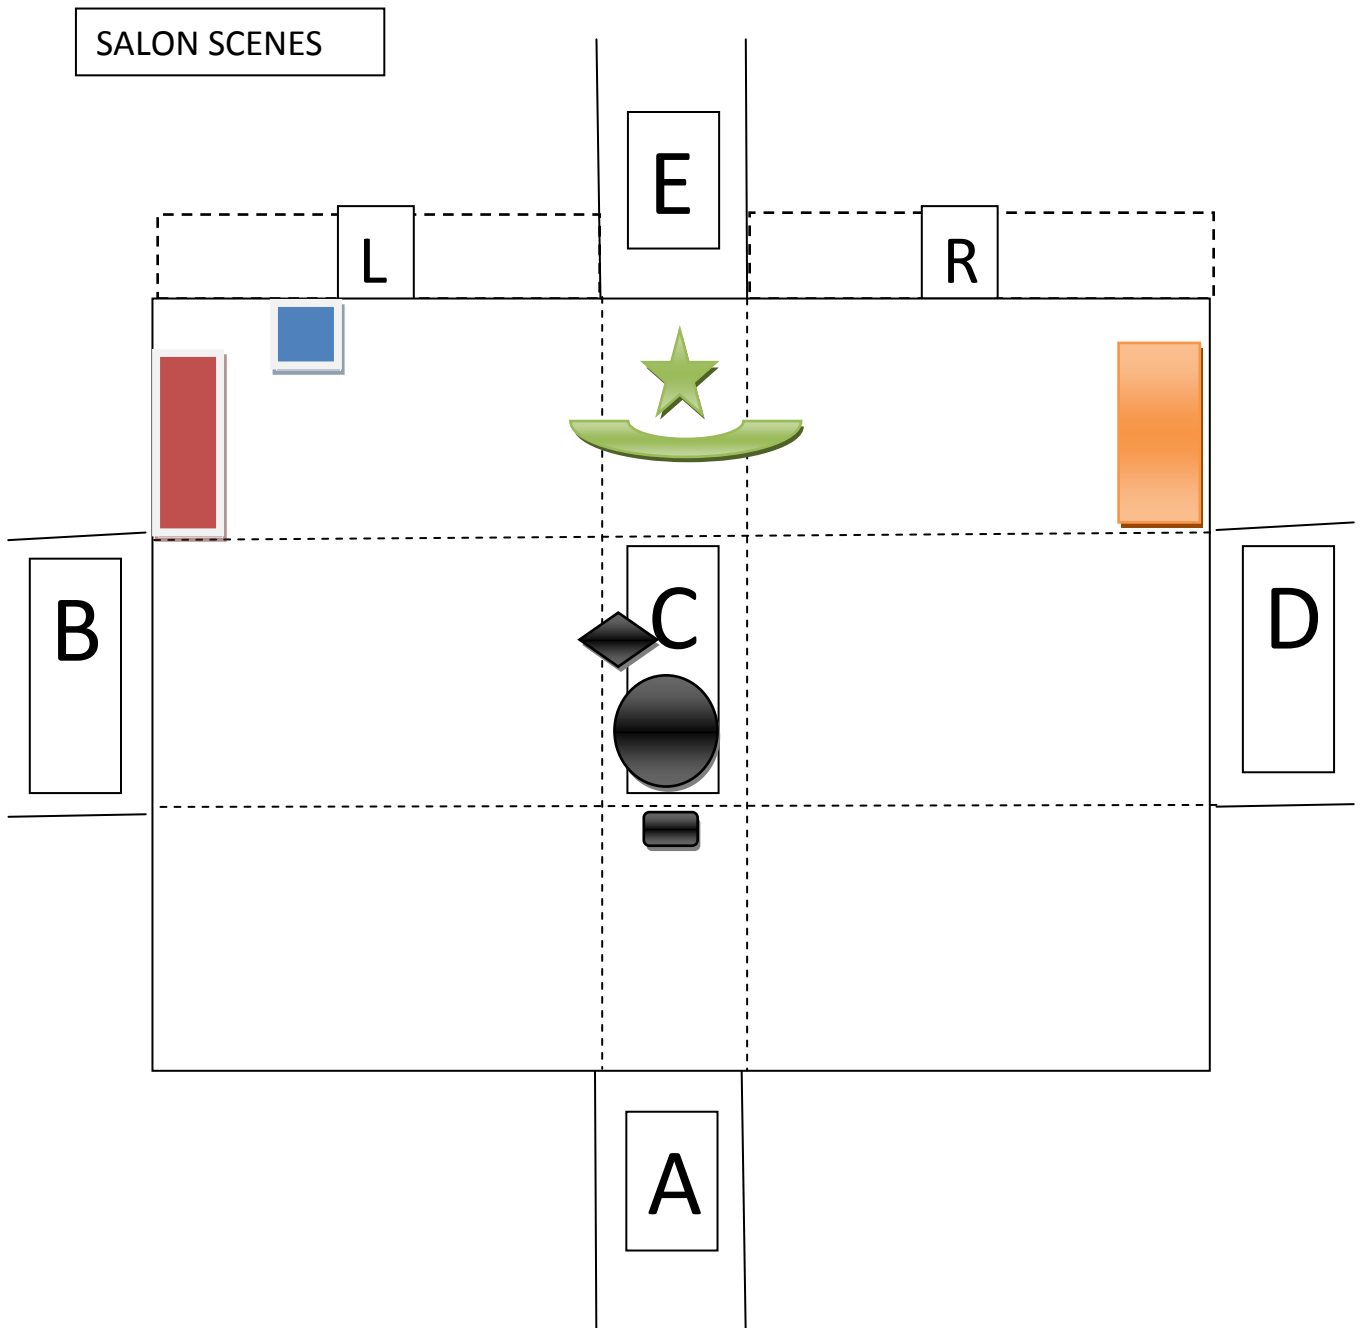

**ACT ONE SCENE ONE Picket Fence Jessica and Louise**

# ACT ONE SCENE TWO Salon Bev and Kathryn

ACT ONE SCENE THREE The Diner Alex and Louise

Diner Scenes

ACT ONE SCENE FOUR Bus Stop Gary and Brian

ACT TWO SCENE ONE Salon Brian Alex and Bev

SALON SCENES

**ACT TWO SCENE TWO Halloween Outhouse Alex and Louise**

ACT TWO SCENE THREE Minor Hockey Bev Harvey Girls and Moms

ACT TWO SCENE FOUR Remembrance Day

**ACT THREE SCENE ONE Salon Facial Feud**

**ACT THREE SCENE TWO Supper before Sens Game**

ACT THREE SCENE THREE Hockey Night in Ottawa