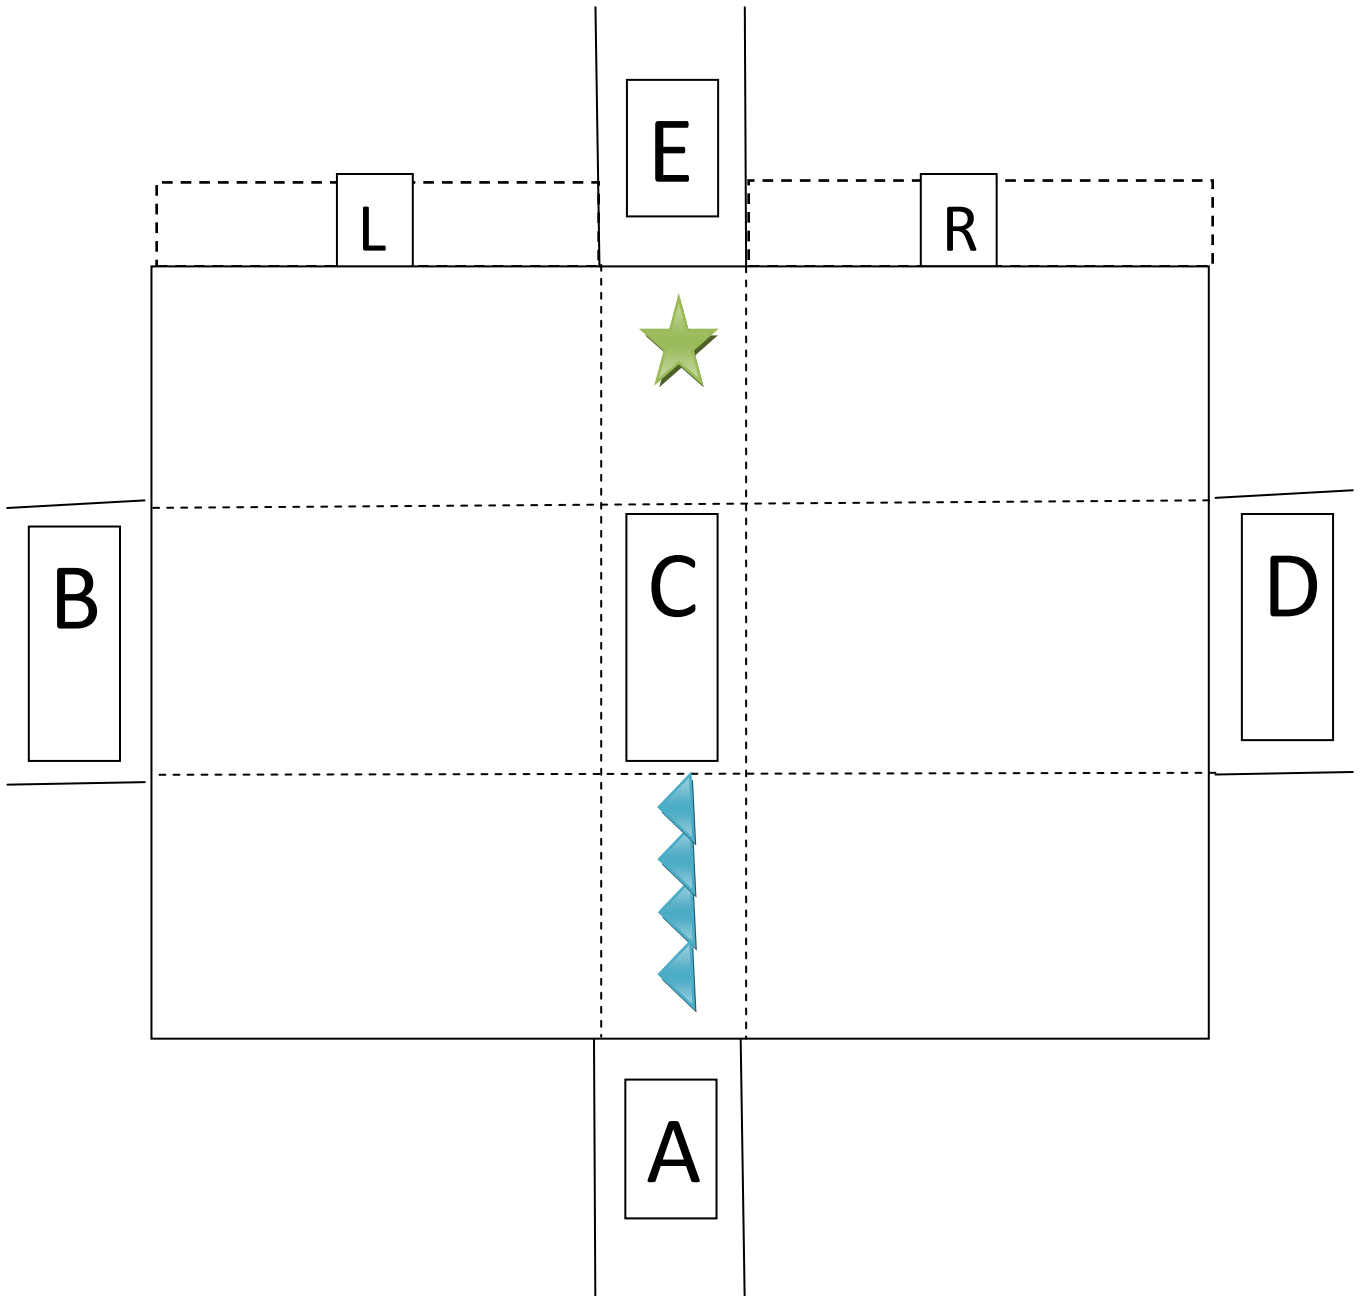

**ACT ONE SCENE ONE Picket Fence Jessica and Louise**

# ACT ONE SCENE TWO Salon Bev and Kathryn

ACT ONE SCENE THREE The Diner Alex and Louise

Diner Scenes

ACT ONE SCENE FOUR Bus Stop Gary and Brian

ACT TWO SCENE ONE Salon Brian Alex and Bev

SALON SCENES

**ACT TWO SCENE TWO Halloween Outhouse Alex and Louise**

ACT TWO SCENE THREE Minor Hockey Bev Harvey Girls and Moms

ACT TWO SCENE FOUR Remembrance Day

**ACT THREE SCENE ONE Salon Facial Feud**

**ACT THREE SCENE TWO Supper before Sens Game**

ACT THREE SCENE THREE Hockey Night in Ottawa