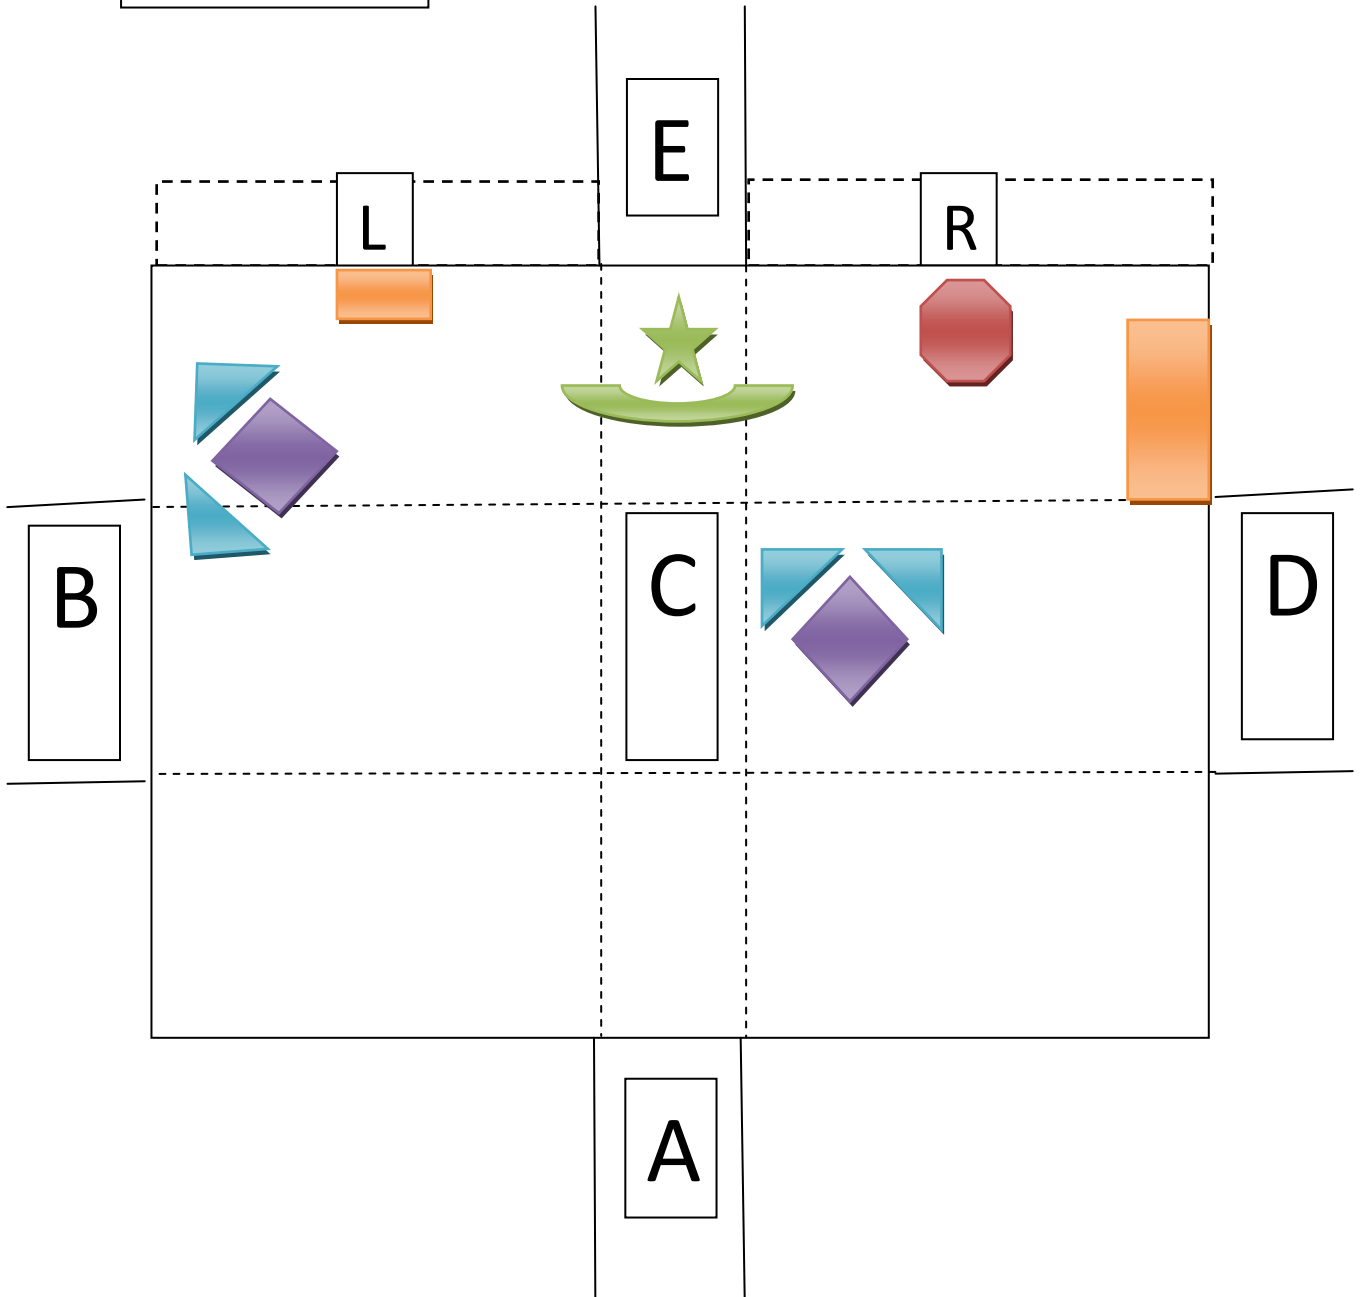

**ACT ONE SCENE ONE Picket Fence Jessica and Louise**

# ACT ONE SCENE TWO Salon Bev and Kathryn

ACT ONE SCENE THREE The Diner Alex and Louise

Diner Scenes

ACT ONE SCENE FOUR Bus Stop Gary and Brian

ACT TWO SCENE ONE Salon Brian Alex and Bev

SALON SCENES

**ACT TWO SCENE TWO Halloween Outhouse Alex and Louise**

ACT TWO SCENE THREE Minor Hockey Bev Harvey Girls and Moms

ACT TWO SCENE FOUR Remembrance Day

**ACT THREE SCENE ONE Salon Facial Feud**

**ACT THREE SCENE TWO Supper before Sens Game**

ACT THREE SCENE THREE Hockey Night in Ottawa

**ACT THREE SCENE FOUR Lunchroom with Girls**

ACT THREE SCENE FIVE

ACT FOUR SCENE ONE - FOUR CHOIR

**ACT FIVE SCENE EPILOGUE - Spring**

**ACT FIVE SCENE EPILOGUE - Bus**

**ACT FIVE SCENE EPILOGUE - Reunion**